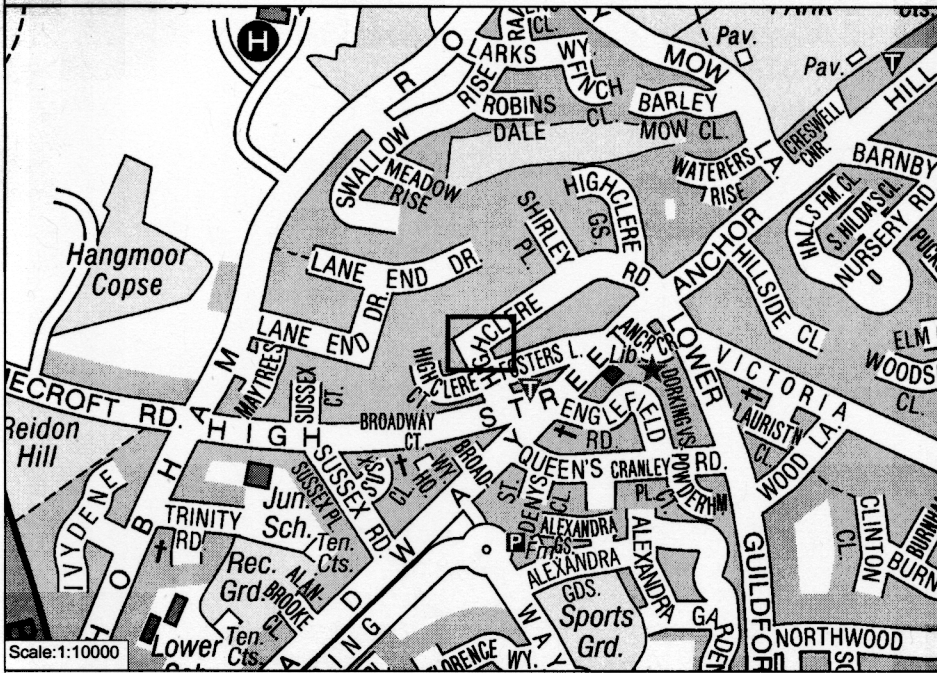

Site Location

Notes

Highclere Road, Knaphill -
Location Plan

© Crown copyright. All rights reserved Surrey County Council, LA076872, 1999

This plan is for indicative purposes only

Scale 1:450

Date printed: 17/06/2005