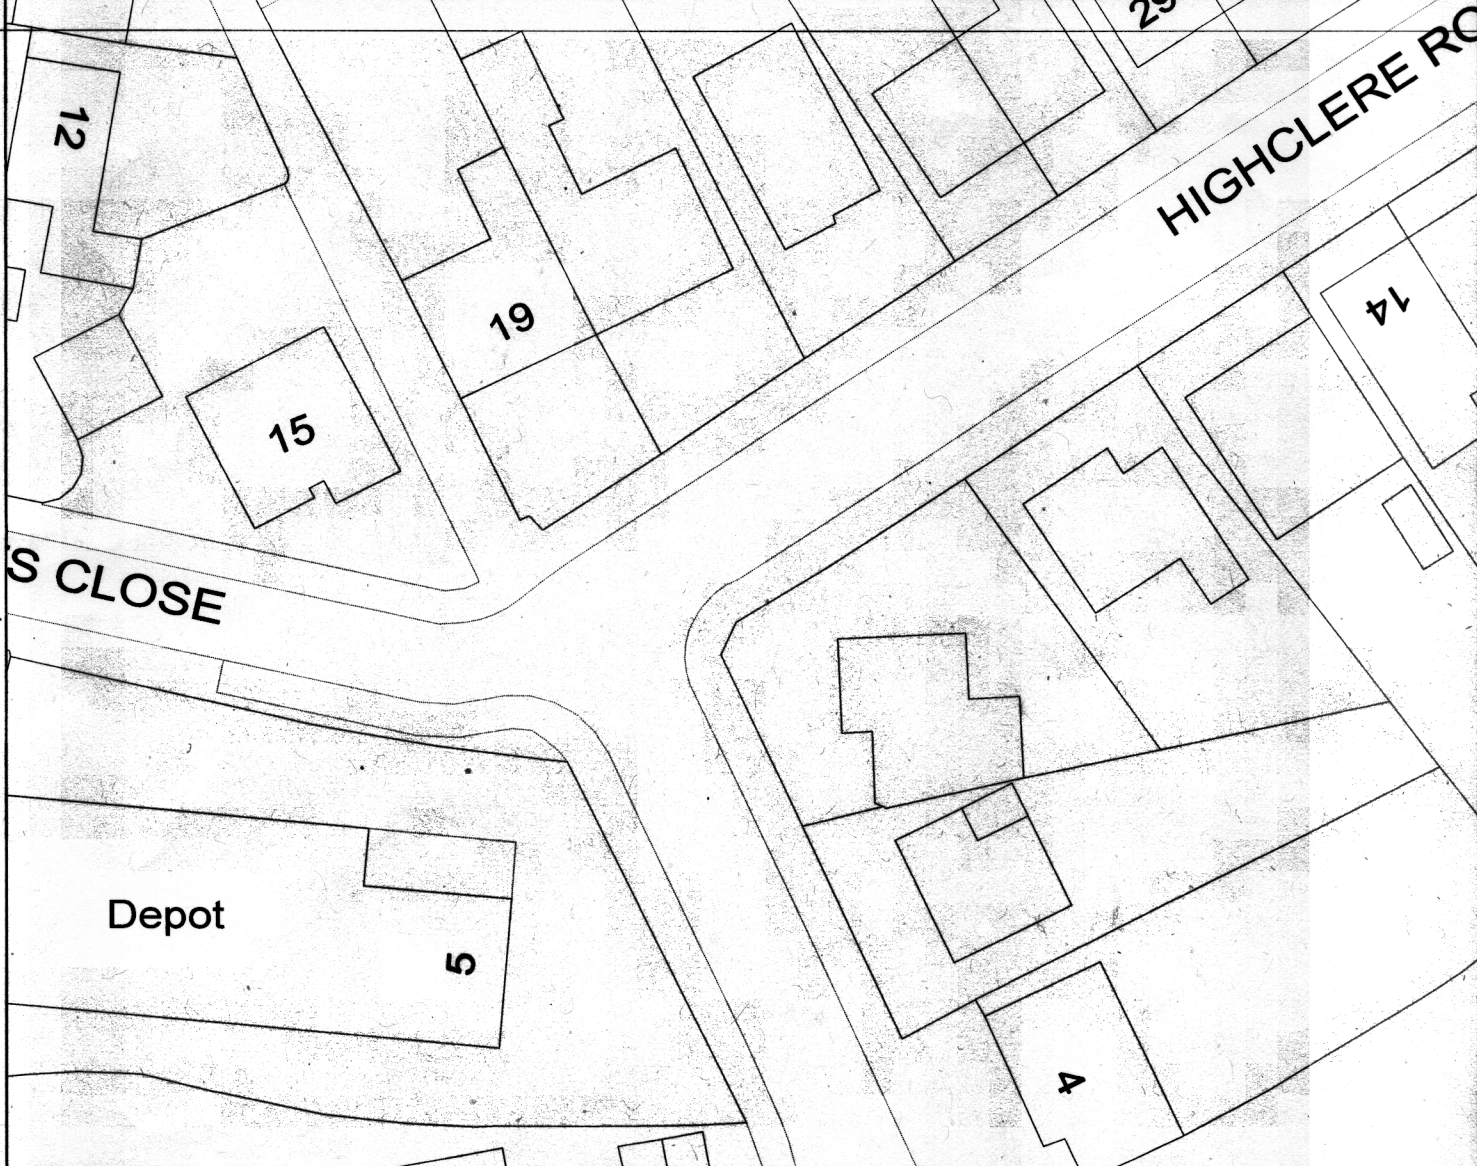

Site Location

Notes

Highclere Road, Knaphill -
Location Plan

© Crown copyright. All rights reserved Surrey County Council, LA076872, 1999

This plan is for indicative purposes only

Scale 1:450

Date printed: 17/06/2005